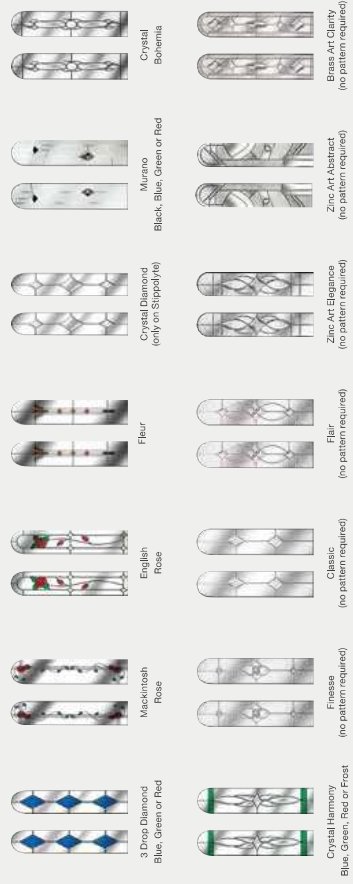

Glass Designs