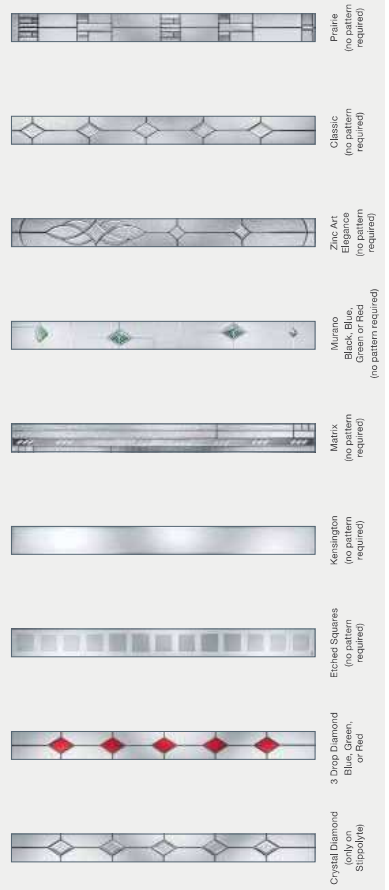

Glass Designs