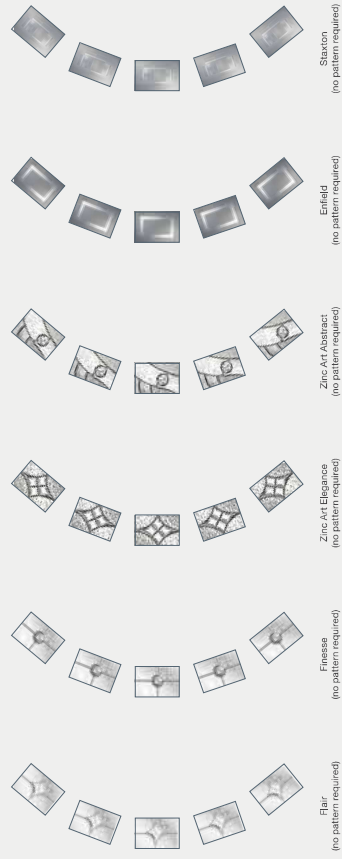

Glass Designs