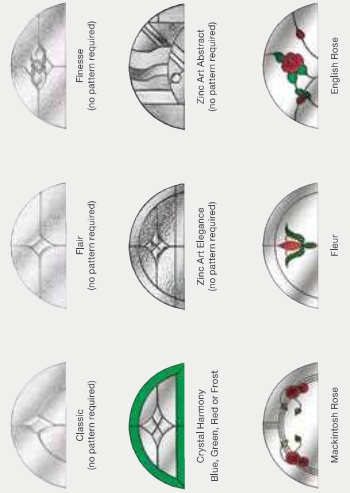

See pages 62–63 for our Contemporary Ironmongery Guide.

Chrome Sweet Furniture Knocker

4 Panel 1 Arch

Colours

2 Panel 4 Square

Colours

Glass Designs

Glass Designs