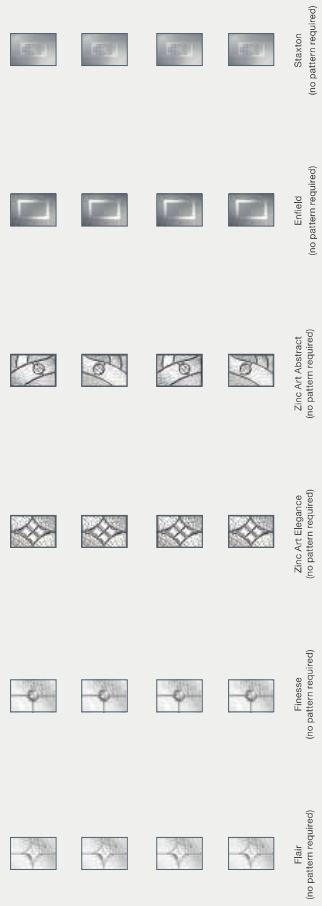

Glass Designs