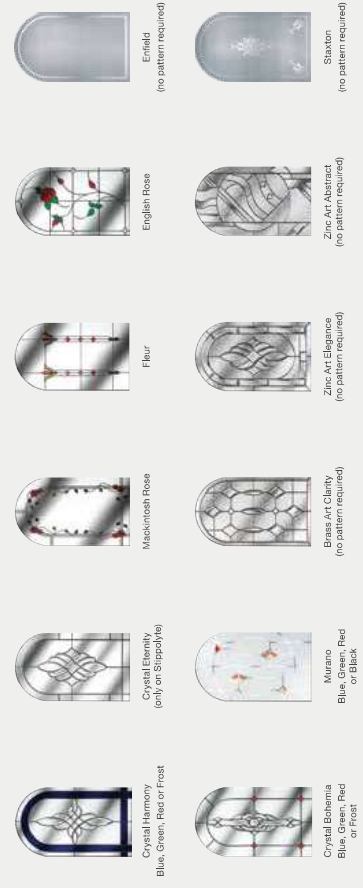

Colours

Colours

Mid Square

Glass Designs

Glass Designs

2 Panel 1 Square

Colours

2 Panel 1 Arch

Colours

Glass Designs

Glass Designs

2 Panel 1 Grill

Colours

2 Panel 1 Grill, Darkwood, Satin Glass

Glass Patterns

Cottage Long