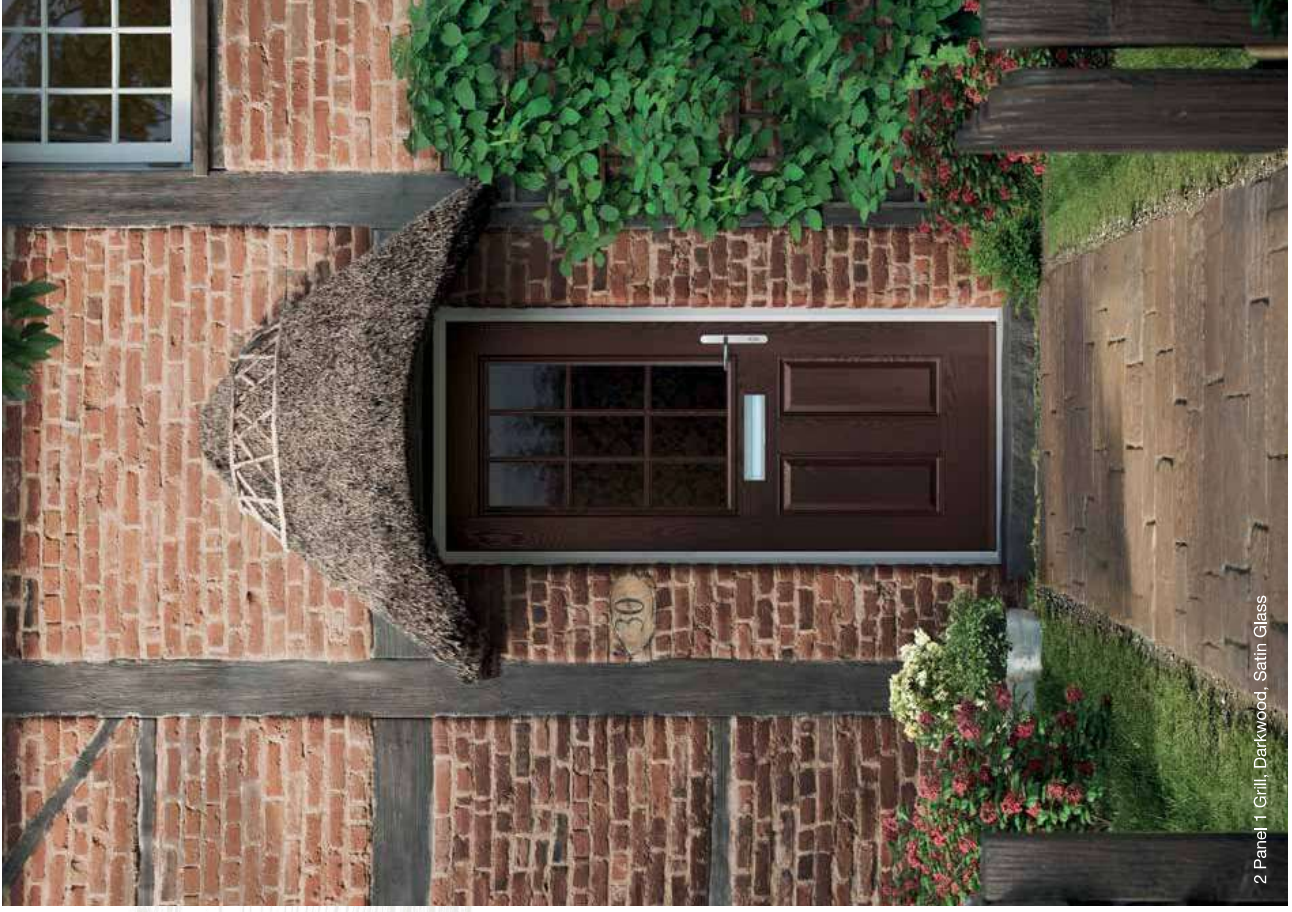

Colours

Glass Designs

Glass Designs

2 Panel 1 Grill

Colours

2 Panel 1 Grill, Darkwood, Satin Glass

Glass Patterns

Cottage Long