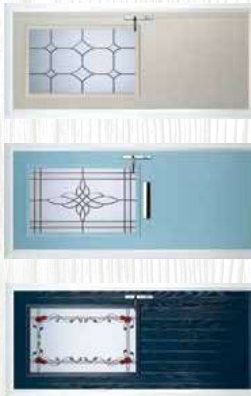

Cottage Halfglaze