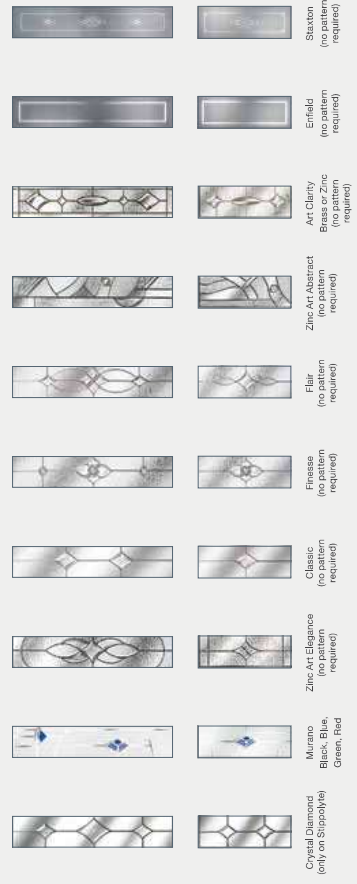

Glass Patterns

COLOUR

Elegant Individual Expression

Express your personal style - inside and out
- through our premium colour palette, and
elevate your door to a real property feature.

See page 58 for our Colour Guide.

2 Panel 2 Square

Colours

2 Panel 2 Square, White, Flair Glass

Glass Designs

2 Panel 2 Arch

Colours

2 Panel 2 Angle

Colours

See pages 60–61 for our
Glazing Patterns and Backing Glass.

2 Panel 1 Square, Grey, Crystal Harmony Frost Glass

3 Square

Colours

Twin Side

Colours

Glass Designs

Glass Designs