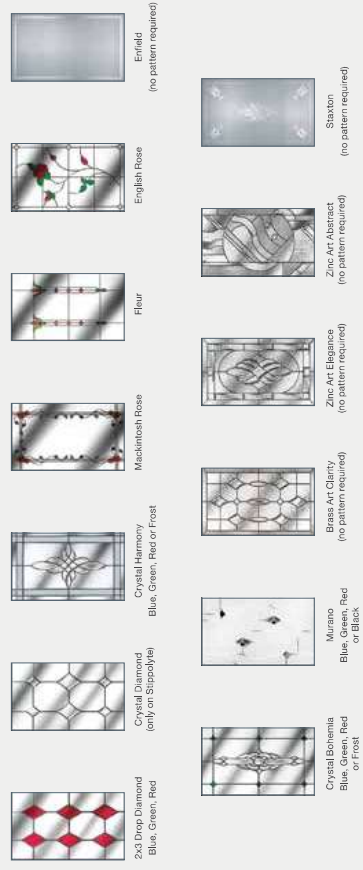

Glass Designs