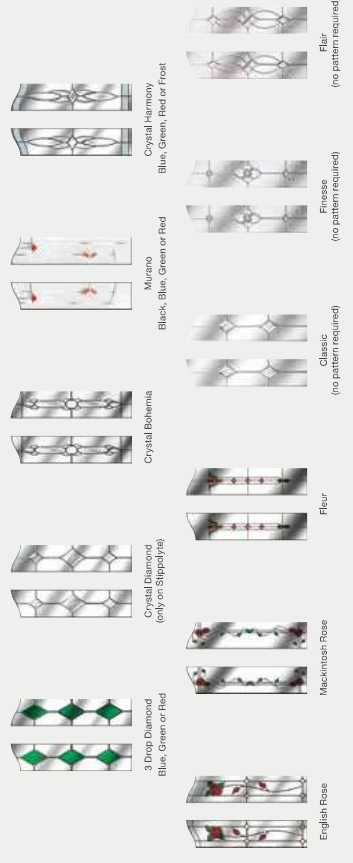

Glass Designs