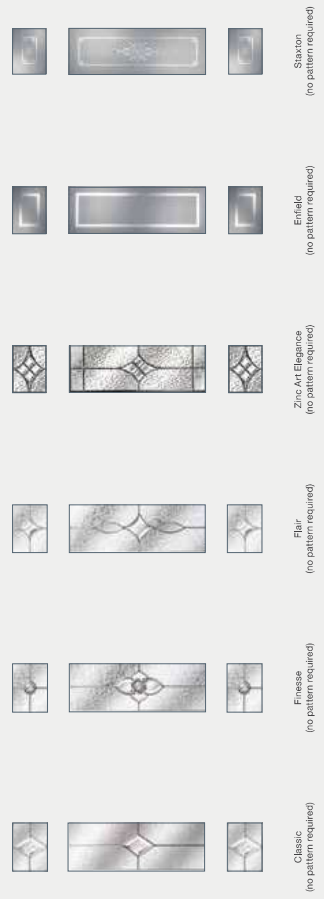

Glass Designs

Mid 3 Square, Cream, Long Bar Handle, Flair Glass