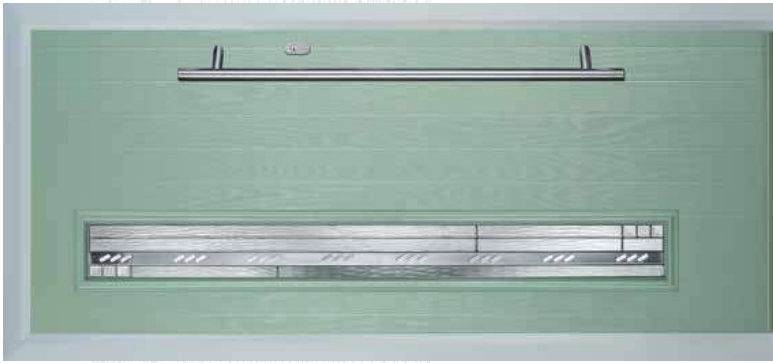

Colours

Cottage Long, Grey, Square Bar Handle, Kensington Glass