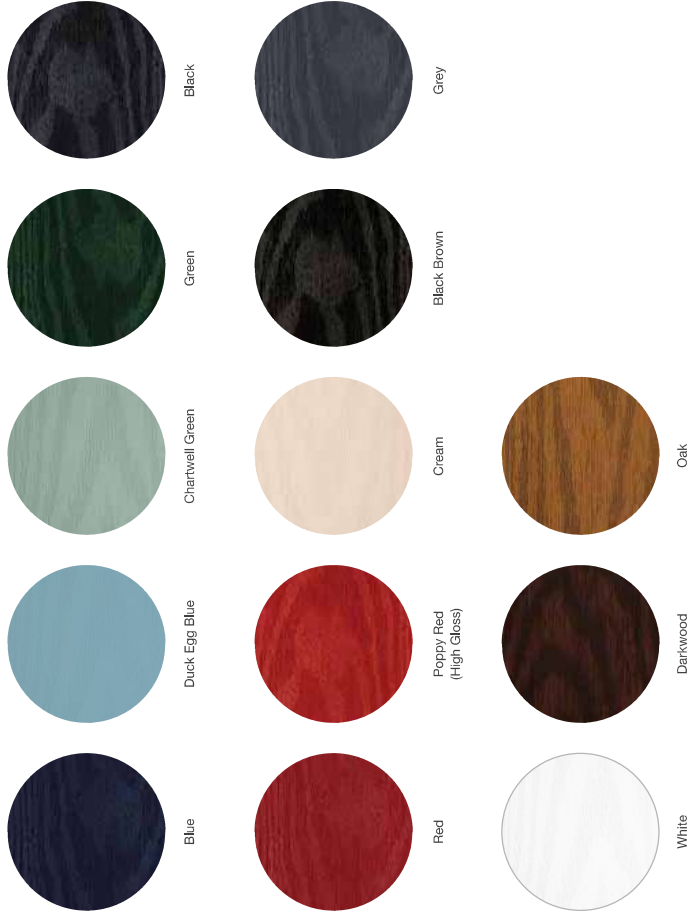

Colour Options

The doors in our collection are available in a diverse range of colours (both sides) to suit the character of your home. Please note: woodgrain colour both sides option is only available in certain styles.

Door Colours