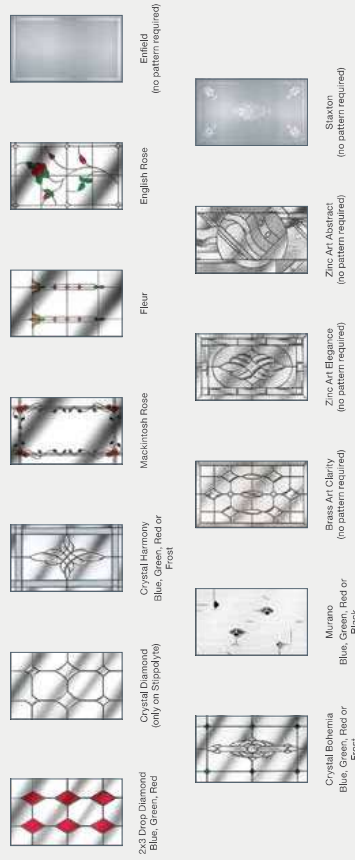

See pages 62–63 for our Contemporary Ironmongery Guide.

Chrome Sweet Furniture Knocker

4 Panel 1 Arch

Colours

2 Panel 4 Square

Colours

Glass Designs

Glass Designs

Mid 3 Square

Colours

Glass Designs

Mid 3 Square, Cream, Long Bar Handle, Flair Glass

Cottage Halfglaze

Colours

4 Panel 2 Square

Colours

Glass Designs

Glass Designs

Circle, Oak, Flair Glass

2 Panel 2 Square 1 Arch

Colours

4 Panel Sunburst

Colours

Glass Designs