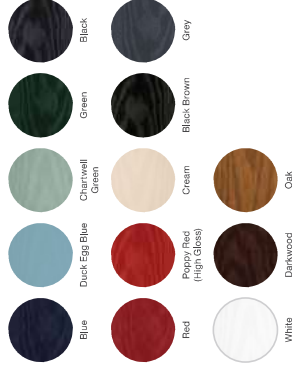

Glass Patterns

COLOUR

Elegant Individual Expression

Express your personal style - inside and out
- through our premium colour palette, and
elevate your door to a real property feature.

See page 58 for our Colour Guide.

Colours

Glass Designs

Glass Designs

2 Panel 1 Grill

Colours

2 Panel 1 Grill, Darkwood, Satin Glass

Glass Patterns

Cottage Long

Colours

Cottage Long, Grey, Square Bar Handle, Kensington Glass

Glass Designs

4 Panel

6 Panel

Cottage

2 Panel Sunburst

Colours

The doors in our collection are available in a diverse range of colours (both sides) to suit the character of your home. Please note: woodgrain colour both sides option is only available in certain styles.