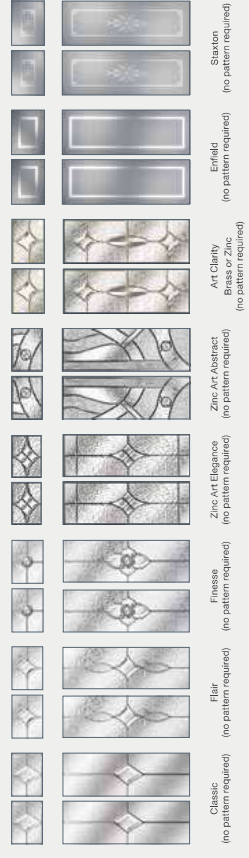

Page 26

Page 30

Page 31

Page 35

Page 38

Page 44

Page 46

COLOUR

Colours

See pages 62-63 for our Contemporary Ironmongery Guide.

Glass Patterns

Customised Creative Secure

Whatever furniture you choose for your door, we guarantee it will be made to the highest possible standards.

See pages 62–63 for our Contemporary Ironmongery Guide.

Chrome Sweet Furniture Knocker

4 Panel 1 Arch

Colours

2 Panel 4 Square

Colours

Glass Designs

Glass Designs