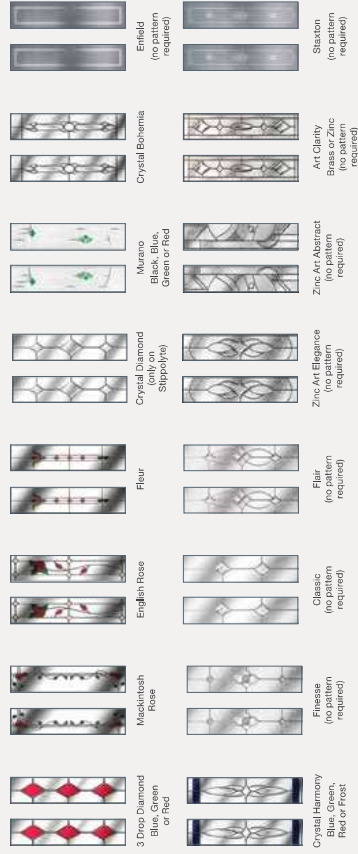

Glass Patterns

COLOUR

Elegant Individual Expression

Express your personal style - inside and out
- through our premium colour palette, and
elevate your door to a real property feature.

See page 58 for our Colour Guide.

2 Panel 2 Square

Colours

2 Panel 2 Square, White, Flair Glass

Glass Designs

2 Panel 2 Arch

Colours

2 Panel 2 Angle

Colours