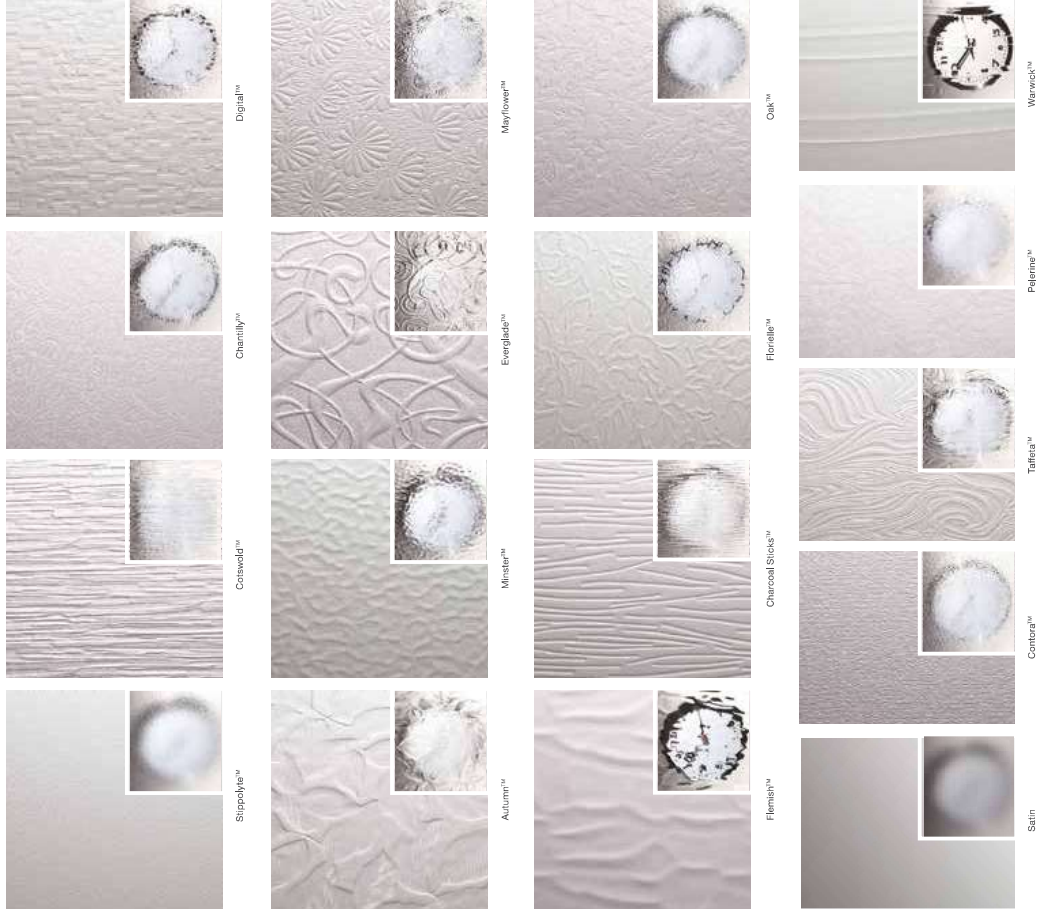

Glazing Patterns and Backing Glass