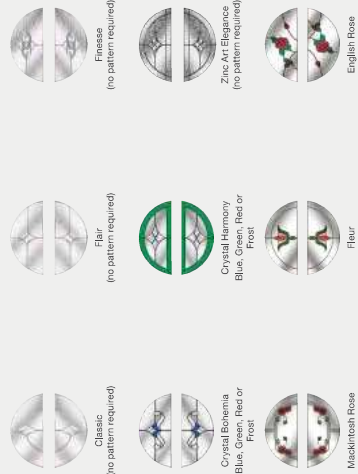

Colours

Colours

Mid Square

Glass Designs

Glass Designs

2 Panel 1 Square

Colours

2 Panel 1 Arch