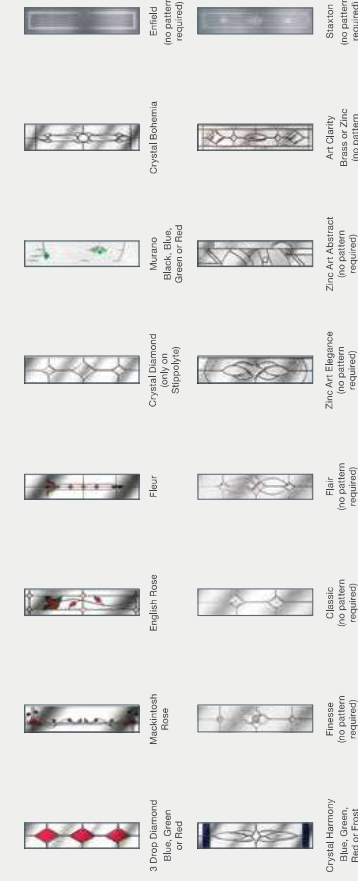

Colours

Colours

Mid Square

Glass Designs

Glass Designs

2 Panel 1 Square

Colours

2 Panel 1 Arch