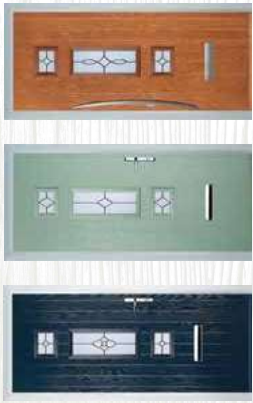

Mid 3 Square